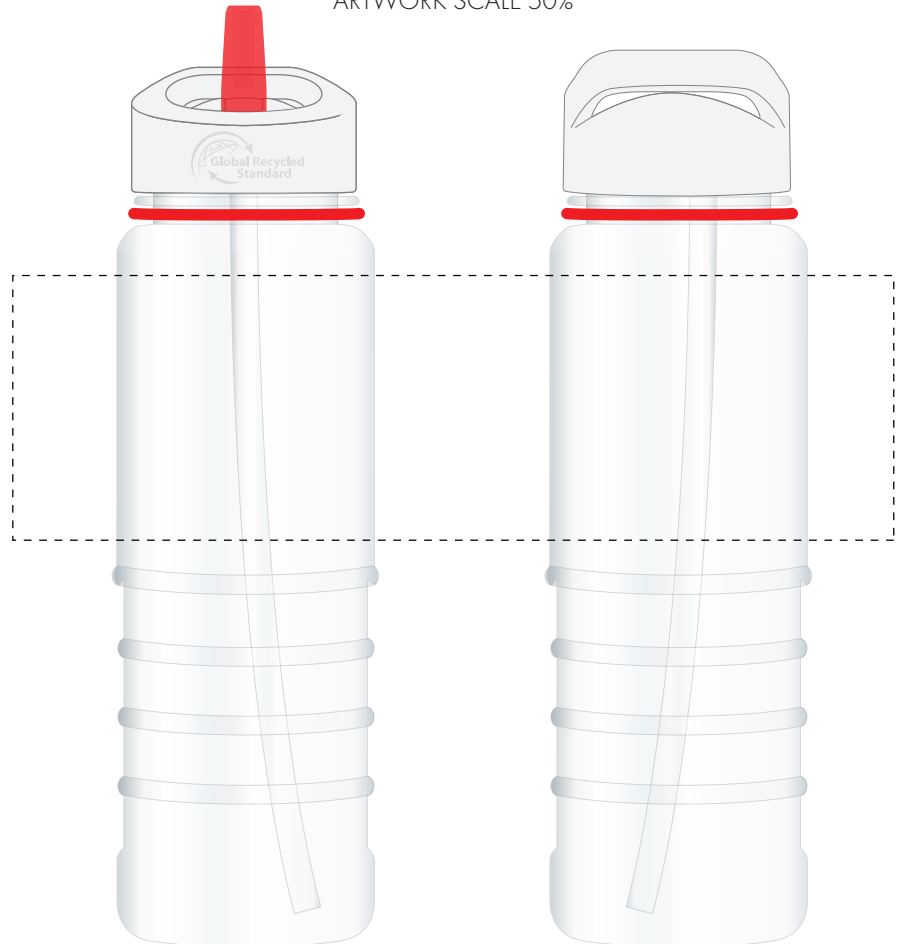

Your Ref:	Quantity:	Product Code: MG8606
Our Ref:	Version: 1	Product Colour: RED

PRINTING CONCERNS:**PRODUCT INFO: LOGO MAY NOT LINE UP TO SIPPER**

- Logos will be directly opposite
- Logos will NOT be directly opposite

We stock this item in the following colours

**PANTONE REFERENCE(S)**

- Full colour printing

Product Image for visualisation
- colours may vary

ARTWORK SCALE 50%

The dashed line is to demonstrate print area and will not appear on your printed item